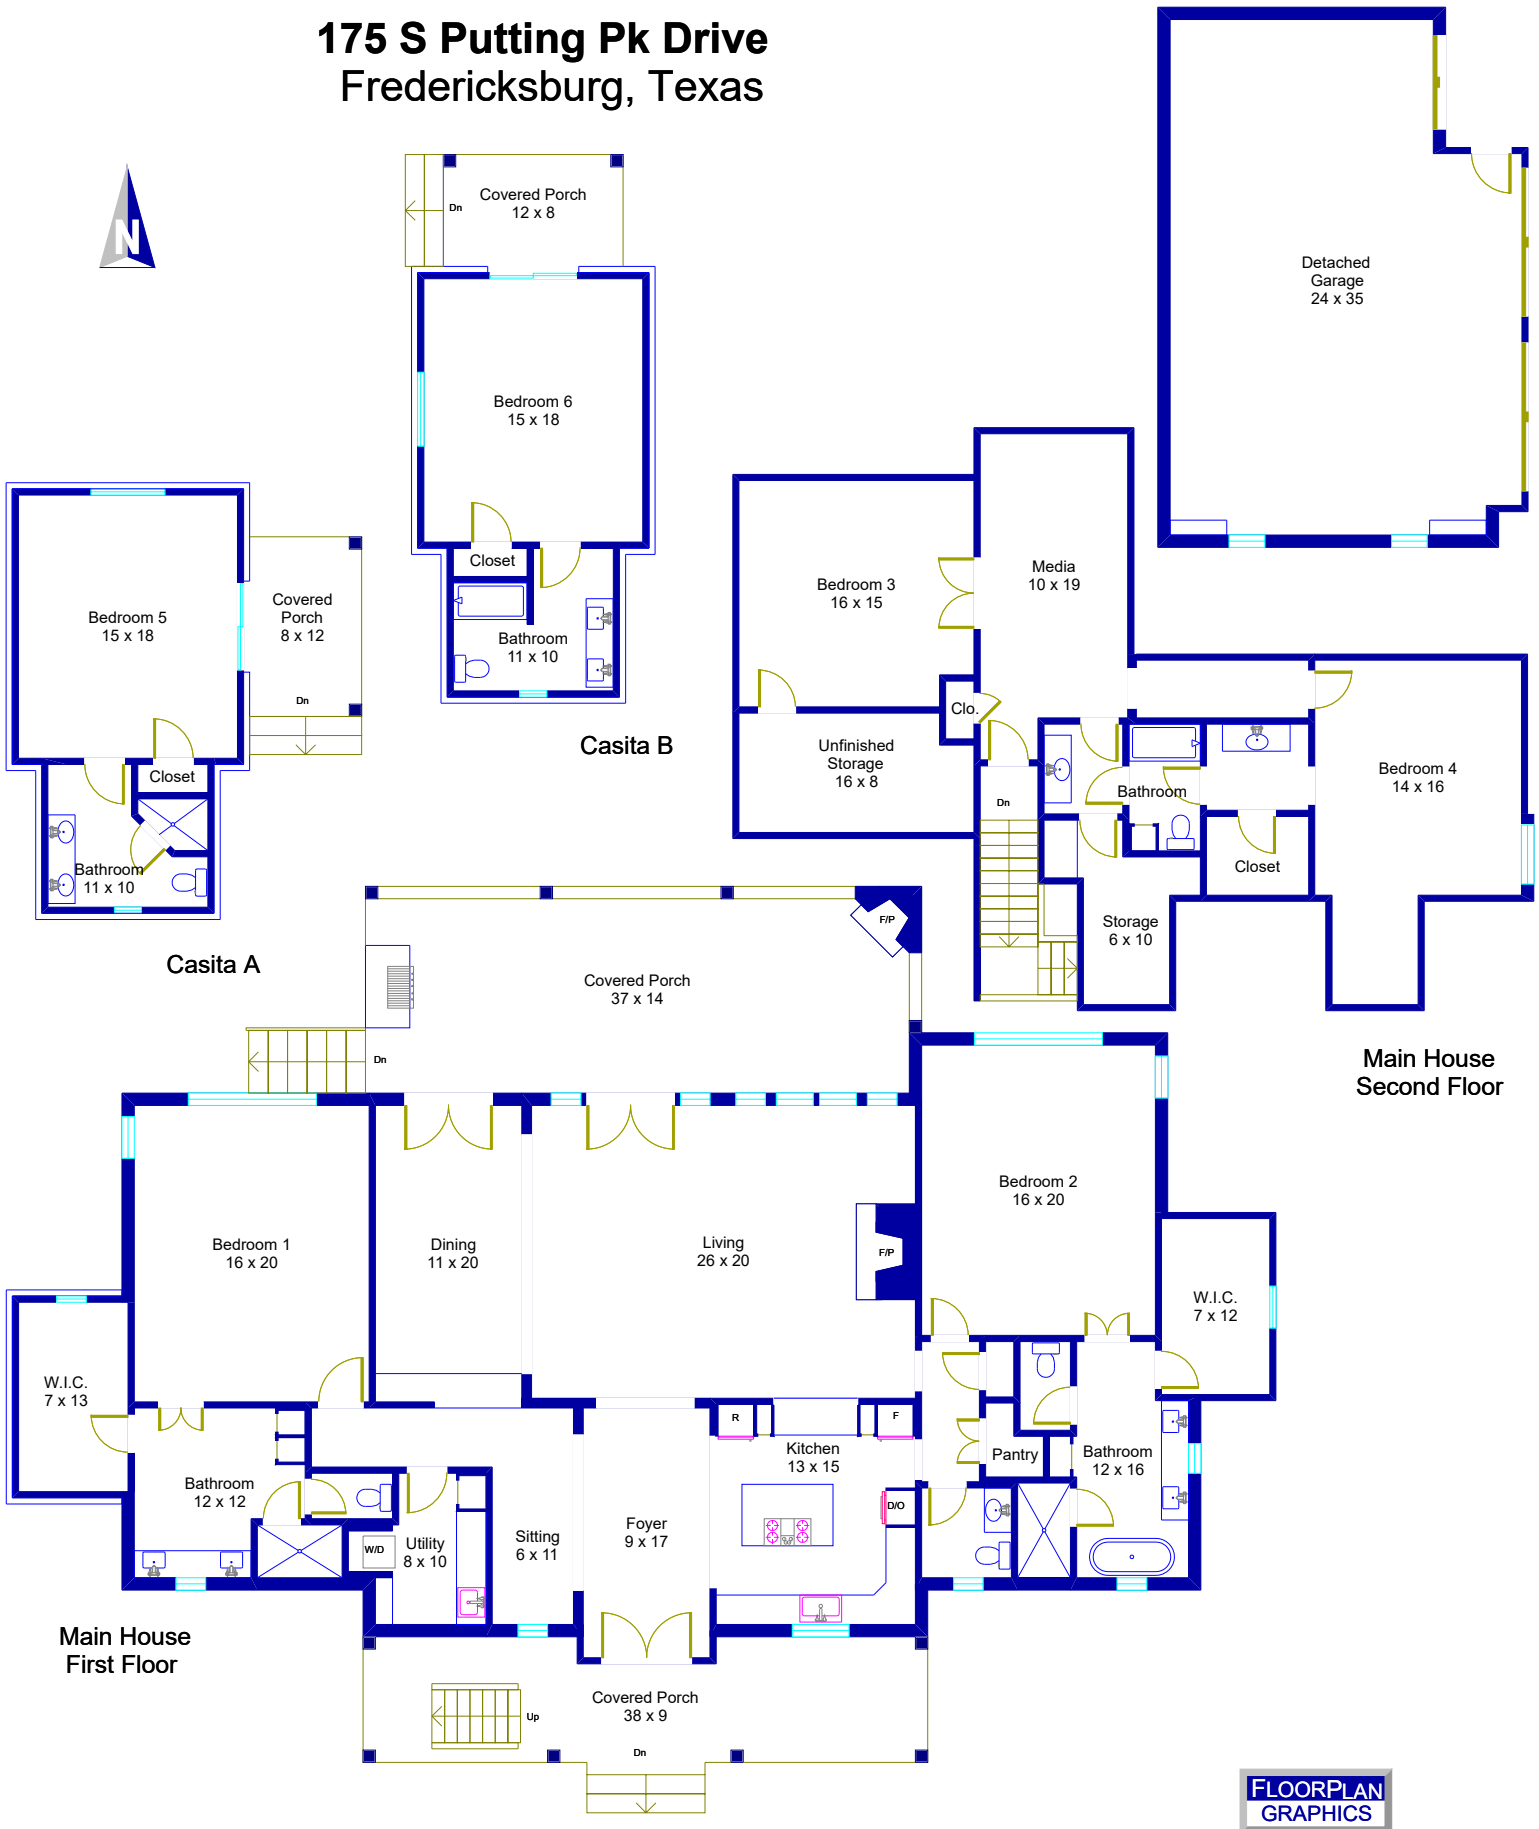

175 S Putting Pk Drive Fredericksburg, Texas

© Floor Plan Graphics LLC 2026. This floor plan is an artistic rendering only. All dimensions are approximate. **Floor Plan Graphics LLC makes no representation or warranty as to this rendering's accuracy** and no measurements or dimensions should be relied upon without independent verification. This floor plan and its respective square footage information and material remain the property of Floor Plan Graphics LLC.